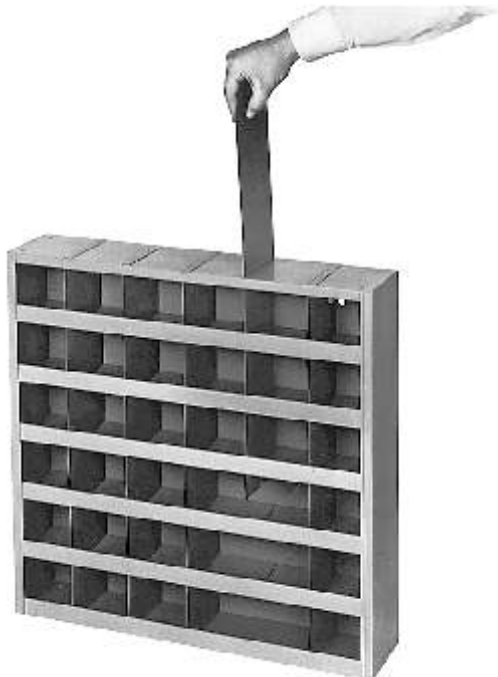

BINS

P277

40 Compartment Bin
33-3/4" Wide x 12" Deep x 24" High
Shipping Wt. 47 lbs. per carton
Packing: 1 Set up unit per carton
Color: green or gray enamel finish (illustrated)

Can be shipped via UPS

P40-S

40 Compartment Bin
33-3/4" Wide x 9" Deep x 24" High
Shipping Wt. 38 lbs. per carton
Packing: 1 set up unit per carton
Color: green enamel finish

Can be shipped via UPS

72B-9

72 Compartment Bin
33-3/4" Wide x 9" Deep x 42" High
Shipping Weight: 75 lbs.
Packing: 1 Set up in two cartons
Color: green enamel finish
(Sold as a set only)

Can be shipped via UPS

MB-36

Multi-Purpose Bin
23-5/8" Wide x 4-3/4" Deep x 23-5/8" High.
Removable vertical dividers allow the creation of double-width openings, each with scoops. Keyhole slots are provided for wall mounting.
Shipping Weight: 25 lbs. per carton

Can be shipped via UPS

18-CB

18 Compartment Bin
33-3/4" Wide x 12" Deep x 19-1/4" High
Shipping Weight: 38 lbs. Per carton

Can be shipped via UPS