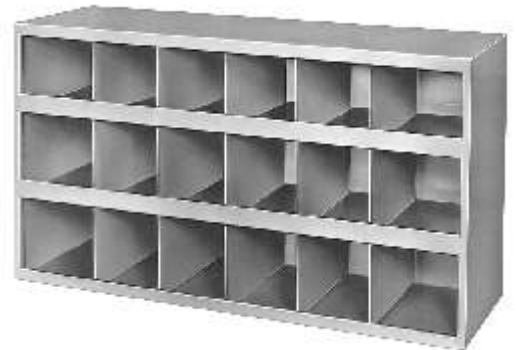

BINS

P277

40 Compartment Bin
33-3/4" Wide x 12" Deep x 24" High
Shipping Wt. 47 lbs. per carton
Packing: 1 Set up unit per carton
Color: green or gray enamel finish (illustrated)

Can be shipped via UPS

P40-S

40 Compartment Bin
33-3/4" Wide x 9" Deep x 24" High
Shipping Wt. 38 lbs. per carton
Packing: 1 set up unit per carton
Color: green enamel finish

Can be shipped via UPS

72B-9

72 Compartment Bin
33-3/4" Wide x 9" Deep x 42" High
Shipping Weight: 75 lbs.
Packing: 1 Set up in two cartons
Color: green enamel finish
(Sold as a set only)

Can be shipped via UPS

MB-36

Multi-Purpose Bin
23-5/8" Wide x 4-3/4" Deep x 23-5/8" High.
Removable vertical dividers allow the creation of double-width openings, each with scoops. Keyhole slots are provided for wall mounting.
Shipping Weight: 25 lbs. per carton

Can be shipped via UPS

18-CB

18 Compartment Bin
33-3/4" Wide x 12" Deep x 19-1/4" High
Shipping Weight: 38 lbs. Per carton

Can be shipped via UPS