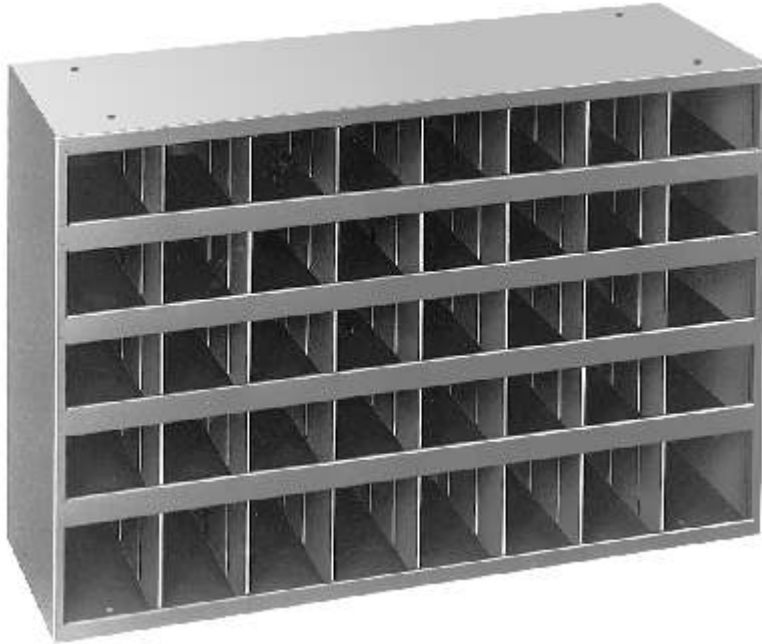

BINS

P277

40 Compartment Bin
33-3/4" Wide x 12" Deep x 24" High
Shipping Wt. 47 lbs. per carton
Packing: 1 Set up unit per carton
Color: green or gray enamel finish (illustrated)

Can be shipped via UPS

P40-S

40 Compartment Bin
33-3/4" Wide x 9" Deep x 24" High
Shipping Wt. 38 lbs. per carton
Packing: 1 set up unit per carton
Color: green enamel finish

Can be shipped via UPS

72B-9

72 Compartment Bin
33-3/4" Wide x 9" Deep x 42" High
Shipping Weight: 75 lbs.
Packing: 1 Set up in two cartons
Color: green enamel finish
(Sold as a set only)

Can be shipped via UPS

MB-36

Multi-Purpose Bin
23-5/8" Wide x 4-3/4" Deep x 23-5/8" High.
Removable vertical dividers allow the creation of double-width openings, each with scoops. Keyhole slots are provided for wall mounting.
Shipping Weight: 25 lbs. per carton

Can be shipped via UPS

18-CB

18 Compartment Bin
33-3/4" Wide x 12" Deep x 19-1/4" High
Shipping Weight: 38 lbs. Per carton

Can be shipped via UPS