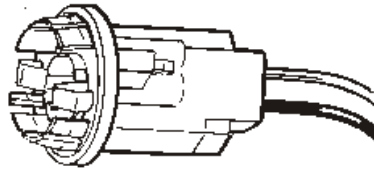

## Sec. 12

Use with butt connectors on pages 142 - 149 • Illustrations Not Actual Size

**8756**  
(2974309)

Signal, Park, Stop & Tail Lights  
Bulb Nos. 198, 1016, 1034,  
1154 & 1157  
For 1-1/8" Hole  
GM

UNIT PACKAGE: 10

**11157**  
(AMC: 4486948;  
GM: 2983540, 8912698;  
6299087)

Signal, Park, Stop & Tail Lights  
Bulb Nos. 1034, 1154 & 1157  
GM & AMC

UNIT PACKAGE: 1

**13544**  
(12003878, 8904251)

Back-up, Cornering & Turn Signal  
Bulb No. 1156  
GM