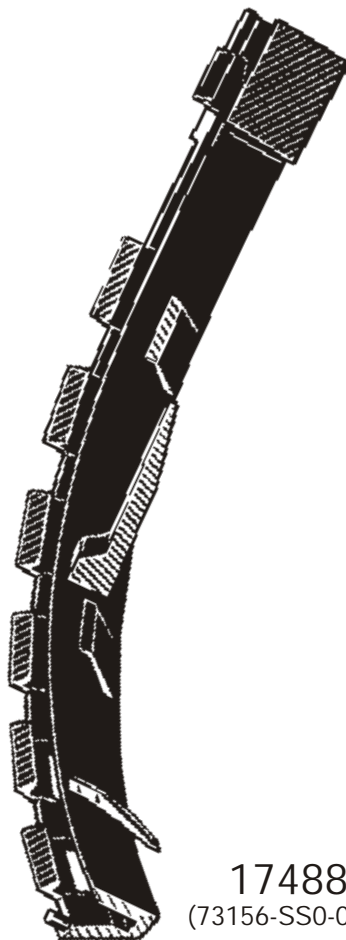

UNIT PACKAGE: 25

17203
(91526-SM4-004)
Black Nylon

w/ Stainless Steel Screw
Windshield & Rear Window
Holder Clip
Accord 1990-On

UNIT PACKAGE: 5

Remember...
All Items In This
Catalog
Are Available In Bulk.
Call For A Quote

17488
(73156-SS0-004)

Window Moulding Clip
Left-Hand Corner
Prelude
1992-On

UNIT PACKAGE: 5

14288
(90655-SAO-0030)
Natural Nylon

#6 Screw Size
9.5mm Wide; 9.5mm Long
Snaps Into 6mm x 6mm Hole

UNIT PACKAGE: 50

14317
(34301-692A-0000)
White Nylon

#8 Screw Size
9.5mm Wide; 9.5mm Long
Snaps Into 6mm x 6mm Hole

UNIT PACKAGE: 50

14255
(Honda: 75522-611-0000;
Mazda: 9991-00-412;
Mitsubishi: MS-480001)
Black Nylon

#8 Screw Size
9.5mm Wide, 9.5mm Long
Snaps Into 7mm x 7mm Hole

UNIT PACKAGE: 50

20350
(90866-SAO-000)
Natural Nylon

Door Trim
Nylon Nut
#4 Screw Size
Head Size: 13mm x 13mm
Stem Length: 7mm
Civic
1998 - On

UNIT PACKAGE: 25

20351
(90666-SD9-000)
Natural Nylon

Nylon Nut
#14 (M6.3) Screw Size
Head Size: 16mm x 16mm
Stem Length: 8mm
CR-V
1997 - On