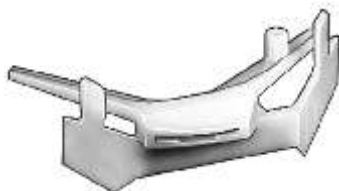

18756
(90621-SK7-003)
White Nylon

Windshield Corner Moulding Clip
Integra 1993-90

UNIT PACKAGE: 5

18763
(90611-SK7-003)
White Nylon

Windshield Corner Moulding Clip
Integra 1993-90

UNIT PACKAGE: 5

18764
(91514-SP0-003)
Yellow Nylon

Windshield Side Moulding Clip
Legend 4 Door
1991-On

UNIT PACKAGE: 5

18761
(91536-SP0-003)
Light Blue Nylon

Windshield Corner Moulding Clip
Legend 4 Door 1991-On

UNIT PACKAGE: 5

19668
(91533-ST0-003)
Yellow Nylon