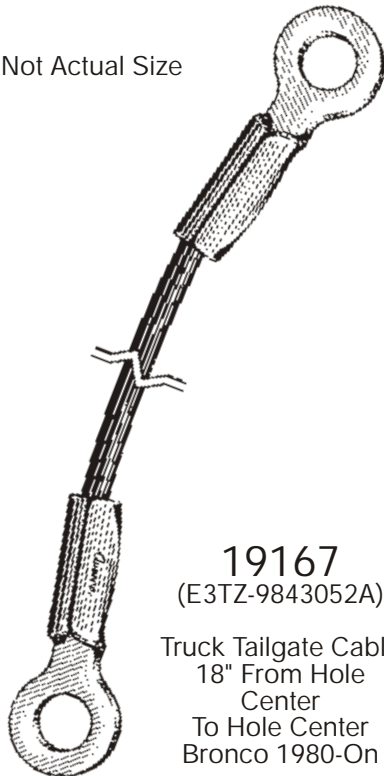

20776
(W708513-S437)
Zinc

M8-1.25 Specialty Insert
Grip: .7mm - 3.8mm
Head Diameter: 22mm
Hex Size: 12.7mm
Frame Area
Ford Trucks
2004 - On

UNIT PACKAGE: 15

20195
(YL3Z-1521971-AA)

Pink Door Lock Pawl
Left-Hand Side
Ford Continental, Contour,
Explorer, Mountaineer,
Mystique, Ranger, Sable
& Taurus And Mazda Truck
1996 - On

UNIT PACKAGE: 1

Right-Hand Side Left-Hand Side
10262
Nylon

Door Lock Rod & Hood
Latch Locking Push Rod Clip
Rod Size: 5/32"
Fits Into 1/4" Hole
Chrysler, Ford, GM & AMC
UNIT PACKAGE: 20 Pieces

10 Rights - 10 Lefts

Not Actual Size

19167
(E3TZ-9843052A)

Truck Tailgate Cable
18" From Hole
Center
To Hole Center
Bronco 1980-On

UNIT PACKAGE: 1

17118
(E6DZ-5421971-A,
F3LY-6321971A)
Nylon

Door Lock Pawl
Left-Hand Side
Ford Taurus & Sable 1986-On

UNIT PACKAGE: 10

17119
(E6DZ-5421970-A,
F3LY-6321970-A)
Nylon

Door Lock Pawl
Right-Hand Side
Ford Taurus & Sable 1986-On

UNIT PACKAGE: 10

20675
(AMC: 4003672R;
Chry: 2945108R, 4658676;
GM: 16627328;
Ford: N805350S)
White Nylon