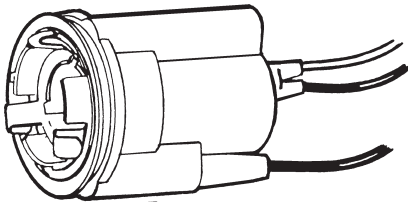

# GM SOCKET ASSY. & HARNESS CONNECTORS

**Sec. 12**

Use with butt connectors on pages 142 - 149 • Illustrations Not Actual Size

**11154**

(8903202, 8914822)

Park, Stop & Tail Lights  
Bulb Nos. 1034, 1154 & 1157  
GM

UNIT PACKAGE: 1

**13543**

(8919916,  
12013813)

Park, Stop & Tail Lights  
Bulb No. 1157  
GM

UNIT PACKAGE: 1

**18923**

(12027133)

Back-Up Lights  
GM 1982-On