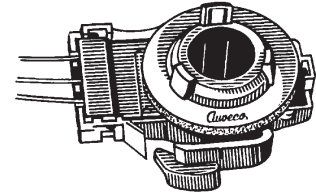

UNIT PACKAGE: 1

**11475**

(8903202, 8914822)

Park, Stop & Tail Lights  
Bulb Nos. 1034, 1154 & 1157  
GM

UNIT PACKAGE: 5

**16585**

(12083005)

Signal, Park, Stop & Tail Lights  
Bulb No. 3057 Dual Filament  
Wedge Base  
GM

UNIT PACKAGE: 1

**12600**

(GM: 12003759; AMC: 812893)

90° Pigtail & Socket Assembly  
Bulb Nos. 1016, 1034, 1154 & 1157  
GM & AMC

UNIT PACKAGE: 1

**17175**

(12076946)  
Ivory Shell

Stop, Tail, Turn & Parking Lights  
Bulb No. 3057 & 3157  
GM 1988-On