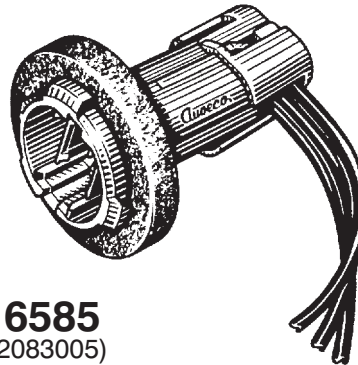

UNIT PACKAGE: 1

**11475**

(8903202, 8914822)

Park, Stop & Tail Lights  
Bulb Nos. 1034, 1154 & 1157  
GM

UNIT PACKAGE: 5

**16585**

(12083005)

Signal, Park, Stop & Tail Lights  
Bulb No. 3057 Dual Filament  
Wedge Base  
GM

UNIT PACKAGE: 1

**12600**

(GM: 12003759; AMC: 812893)

90° Pigtail & Socket Assembly  
Bulb Nos. 1016, 1034, 1154 & 1157  
GM & AMC

UNIT PACKAGE: 1

**17175**

(12076946)  
Ivory Shell

Stop, Tail, Turn & Parking Lights  
Bulb No. 3057 & 3157  
GM 1988-On

UNIT PACKAGE: 1

**16586**

(12083006)

Signal, Park, Stop & Tail Lights  
Bulb No. 3057 Dual Filament  
Wedge Base  
GM

UNIT PACKAGE: 1

**13545**

(12003758)

Tail Lights  
Single Contact  
Bulb Nos. 87, 93 & 1156  
GM