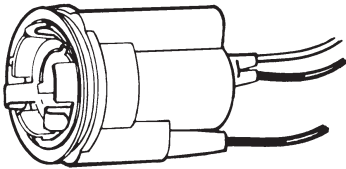

# GM SOCKET ASSY. & HARNESS CONNECTORS

**Sec. 12**

Use with butt connectors on pages 142 - 149 • Illustrations Not Actual Size

**11154**

(8903202, 8914822)

Park, Stop & Tail Lights  
Bulb Nos. 1034, 1154 & 1157  
GM

UNIT PACKAGE: 1

**13543**

(8919916,  
12013813)

Park, Stop & Tail Lights  
Bulb No. 1157  
GM

UNIT PACKAGE: 1

**18923**

(12027133)

Back-Up Lights  
GM 1982-On

UNIT PACKAGE: 1

**11475**

(8903202, 8914822)

Park, Stop & Tail Lights  
Bulb Nos. 1034, 1154 & 1157  
GM

UNIT PACKAGE: 5

**16585**

(12083005)

Signal, Park, Stop & Tail Lights  
Bulb No. 3057 Dual Filament  
Wedge Base  
GM