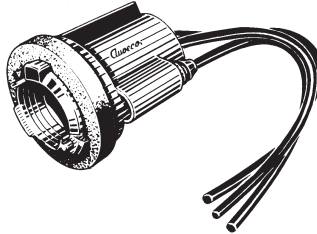

# GM SOCKET ASSY. & HARNESS CONNECTORS

**Sec. 12**

Use with butt connectors on pages 142 - 149 • Illustrations Not Actual Size

**11154**

(8903202, 8914822)

Park, Stop & Tail Lights  
Bulb Nos. 1034, 1154 & 1157  
GM

UNIT PACKAGE: 1

**13543**

(8919916,  
12013813)

Park, Stop & Tail Lights  
Bulb No. 1157  
GM

UNIT PACKAGE: 1

**18923**

(12027133)

Back-Up Lights  
GM 1982-On

UNIT PACKAGE: 1

**11475**

(8903202, 8914822)

Park, Stop & Tail Lights  
Bulb Nos. 1034, 1154 & 1157  
GM

UNIT PACKAGE: 5

**16585**

(12083005)

Signal, Park, Stop & Tail Lights  
Bulb No. 3057 Dual Filament  
Wedge Base  
GM