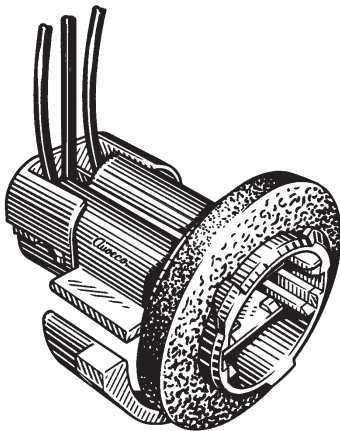

UNIT PACKAGE: 1

**12600**

(GM: 12003759; AMC: 812893)

90° Pigtail & Socket Assembly  
Bulb Nos. 1016, 1034, 1154 & 1157  
GM & AMC

UNIT PACKAGE: 1

**17175**

(12076946)  
Ivory Shell

Stop, Tail, Turn & Parking Lights  
Bulb No. 3057 & 3157  
GM 1988-On

UNIT PACKAGE: 1

**16586**

(12083006)

Signal, Park, Stop & Tail Lights  
Bulb No. 3057 Dual Filament  
Wedge Base  
GM

UNIT PACKAGE: 1

**13545**

(12003758)

Tail Lights  
Single Contact  
Bulb Nos. 87, 93 & 1156  
GM